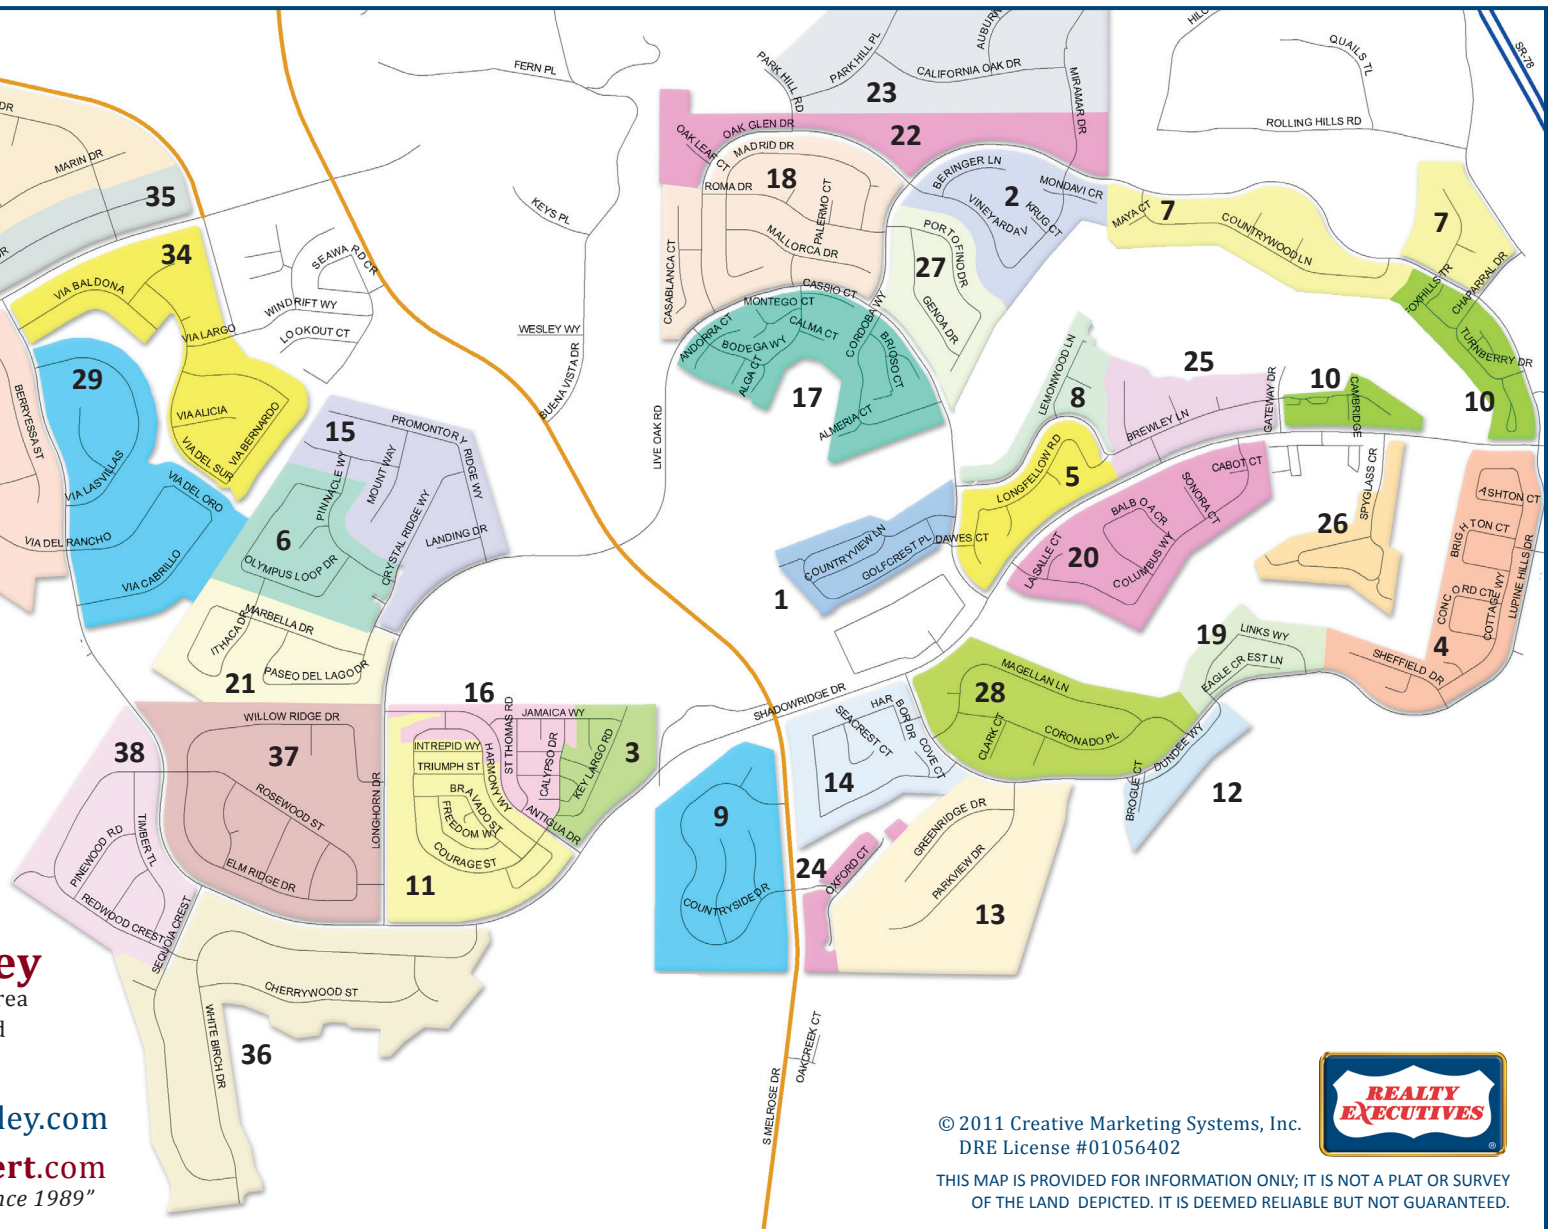

© 2011 Creative Marketing Systems, Inc.
DRE License #01056402

THIS MAP IS PROVIDED FOR INFORMATION ONLY; IT IS NOT A PLAT OR SURVEY OF THE LAND DEPICTED. IT IS DEEMED RELIABLE BUT NOT GUARANTEED.

Shadowridge

- | | | | |
|---------------|---------------------|---------------|----------------------|
| 1 Bella Vista | 8 Fairways | 15 Landing II | 22 Shadowridge Vista |
| 2 Brock Manor | 9 Falcon Hill | 16 Legends | 23 Stonegate |
| 3 Calypso | 10 Greens | 17 Lido | 24 Stratford Place |
| 4 Cottages | 11 Heritage | 18 Mallorca | 25 Summit |
| 5 Cottages II | 12 Highlands | 19 Panorama | 26 Sunrise |
| 6 Crest | 13 Highlands West | 20 Pointe | 27 Tuscany |
| 7 Estates | 14 Landing/The Cove | 21 Portico | 28 Westview |

Ocean Hills

- 29 Broadmoor Hills
- 30 Ridgeview
- 31 Sea Gate
- 32 S. Ridge Estates
- 33 Spinnaker Ridge - Ocean Terrace

- 34 Terra Mar
- 35 The Summit

Vista Heights

- 36 Chateau del Norte
- 37 Rancho Montecito
- 38 Sea Vista